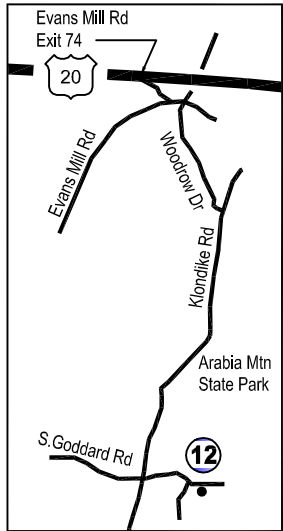

2009 GPPA TOUR MAP

- | | |
|----|--------------------------------------|
| 1 | 4580 Harris Trail |
| 2 | 5225 Long Island Drive |
| 3 | 5250 London Drive |
| 4 | 6075 Sandy Springs Circle |
| 5 | 3018 Habersham Road |
| 6 | 1714 East Clifton Road |
| 7 | 1724 East Clifton Road |
| 8 | 920 Scott Boulevard |
| 9 | 576 Willivee Drive |
| 10 | 2377 Harrington Drive |
| 11 | 7 Lakeview Place
Avondale Estates |
| 12 | 7011 South Goddard
Lithonia |

Memorial Dr to I-285 South
to I-20 East →