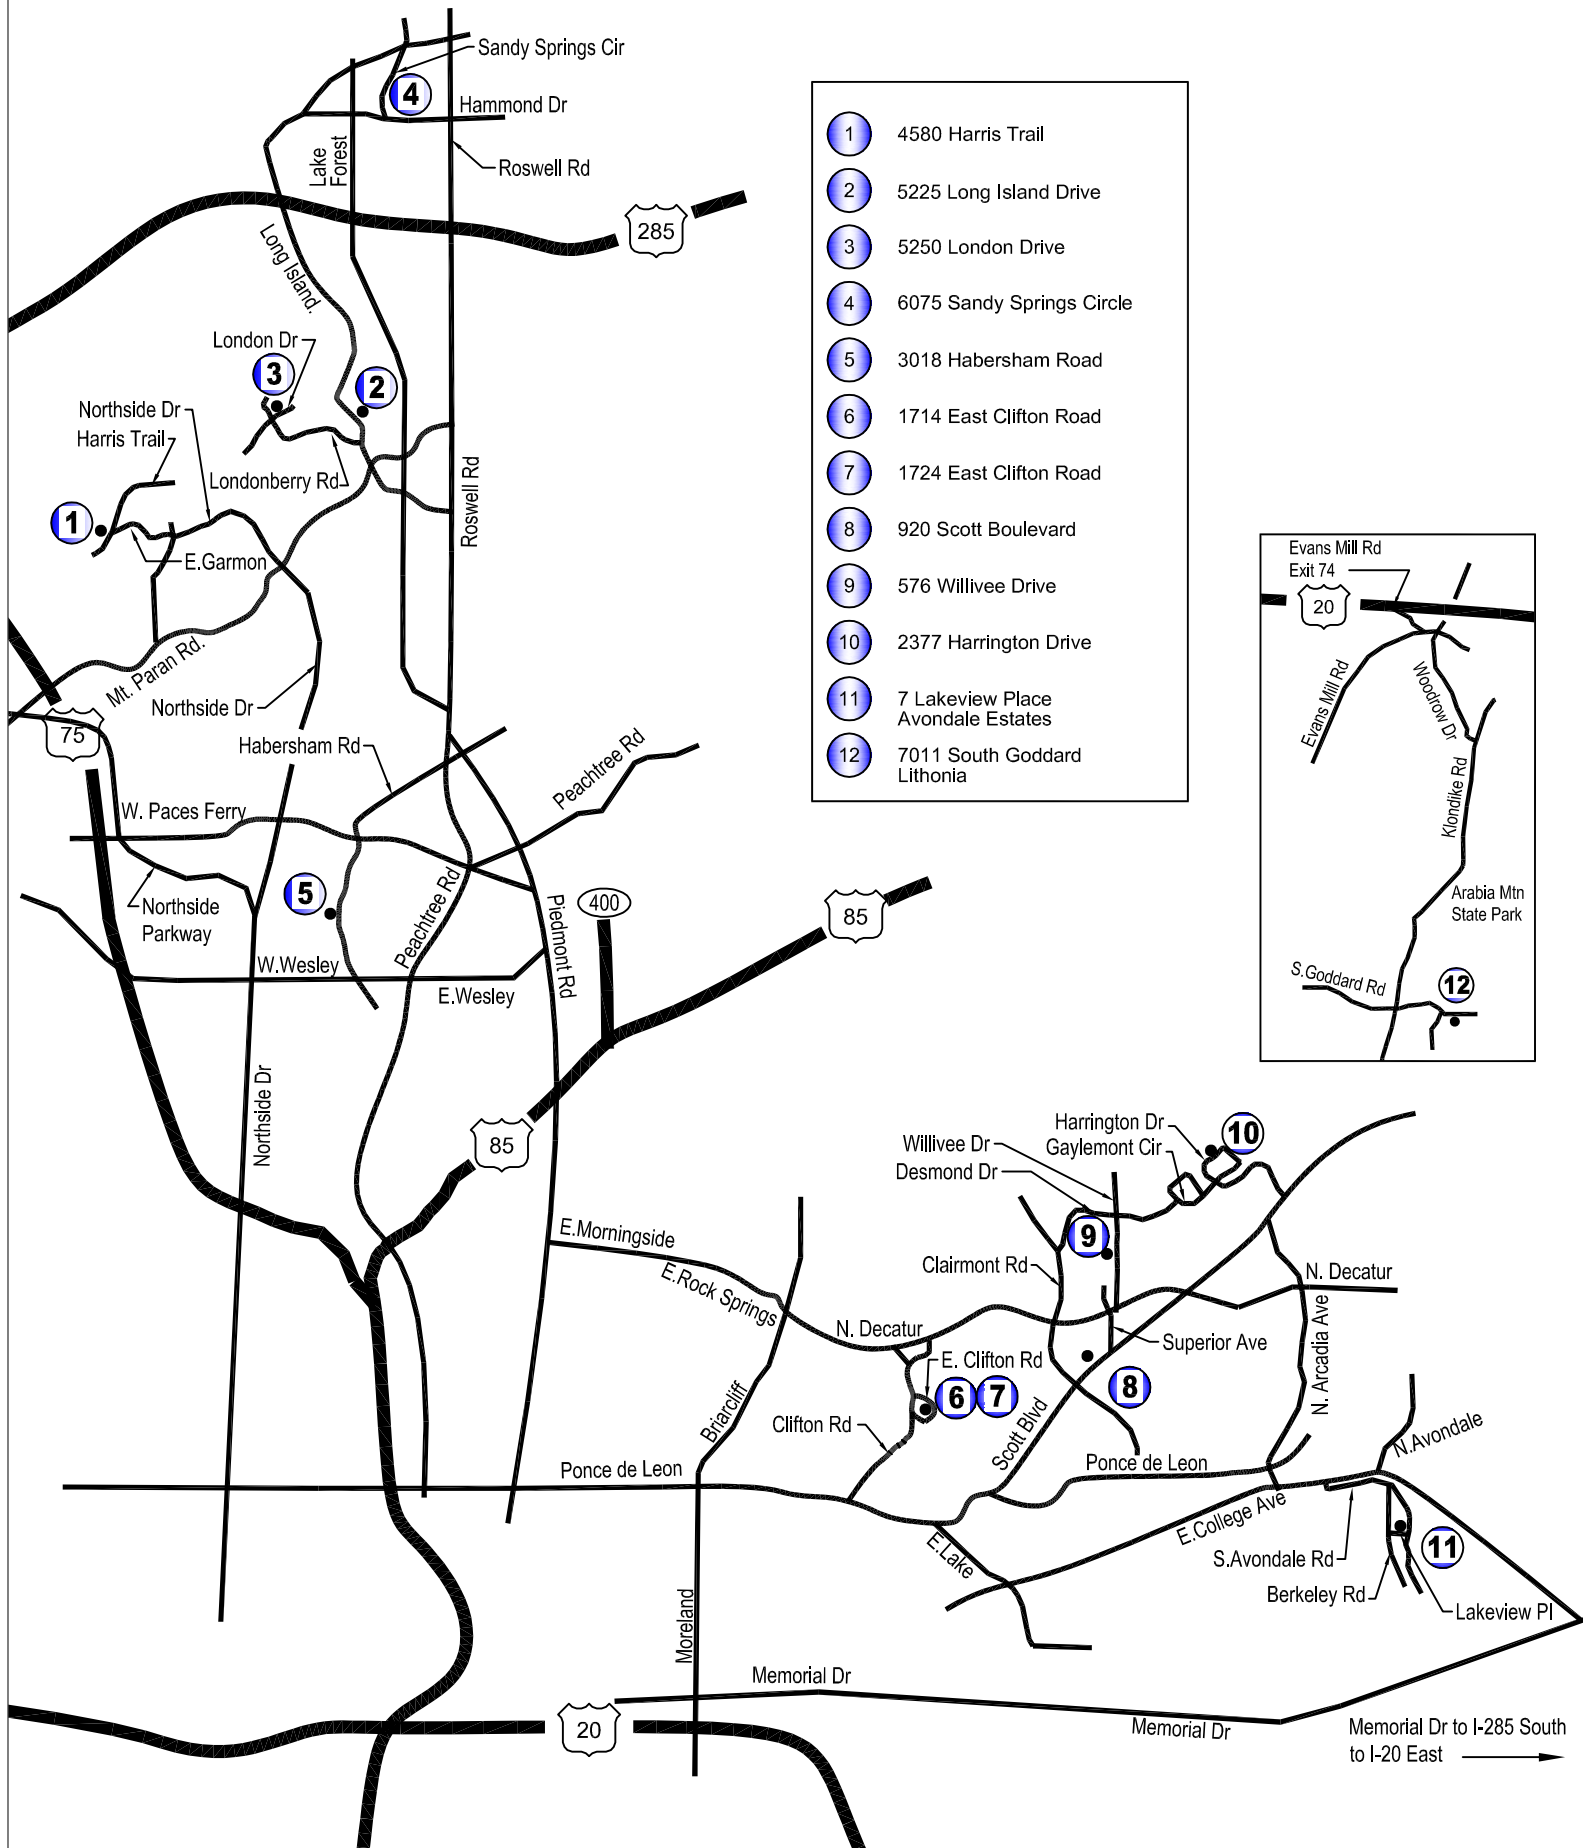

2009 GPPA TOUR MAP

- | | |
|----|--------------------------------------|
| 1 | 4580 Harris Trail |
| 2 | 5225 Long Island Drive |
| 3 | 5250 London Drive |
| 4 | 6075 Sandy Springs Circle |
| 5 | 3018 Habersham Road |
| 6 | 1714 East Clifton Road |
| 7 | 1724 East Clifton Road |
| 8 | 920 Scott Boulevard |
| 9 | 576 Willivee Drive |
| 10 | 2377 Harrington Drive |
| 11 | 7 Lakeview Place
Avondale Estates |
| 12 | 7011 South Goddard
Lithonia |

Memorial Dr to I-285 South
to I-20 East →