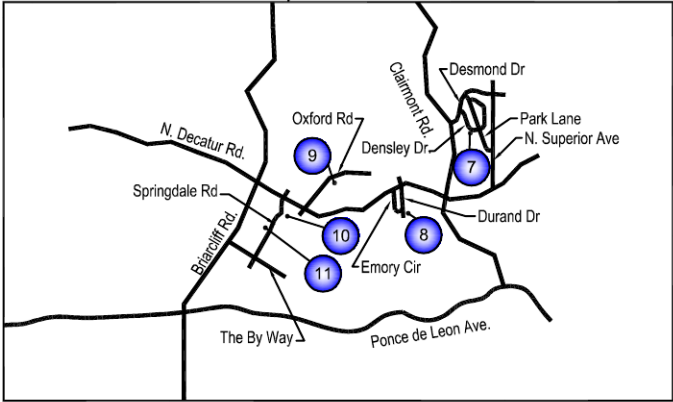

2010 GPPA TOUR MAP

- 1 2607 Forrest Way
- 2 640 Tanglewood Trail
- 3 5067 Green Pine Drive
- 4 5026 Green Pine Drive
- 5 1172 East Club Lane
- 6 783 Northern Avenue
- 7 657 Densley Drive
- 8 472 Durand Drive
- 9 1269 Oxford Road
- 10 1209 Springdale Road
- 11 1130 Springdale Road