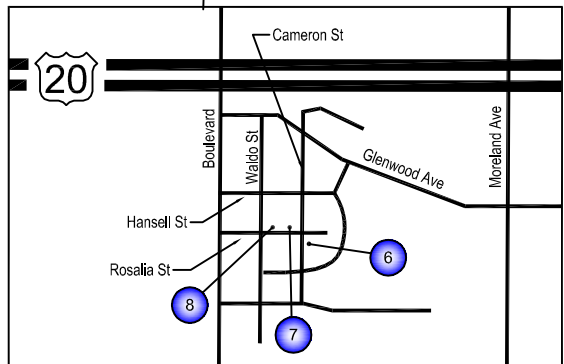

2011 GPPA TOUR MAP

- | | | | |
|---|-----------------------|---|------------------------|
| 1 | 4830 Jett Road | 6 | 579 Cameron Street |
| 2 | 17 Westminster Close | 7 | 657 Rosalia Street |
| 3 | 1015 West Wesley Road | 8 | 662 Rosalia Street |
| 4 | 2629 Forrest Way | 9 | 1880 Durand Mill Drive |
| 5 | 2587 Winslow Drive |  Oakland Cemetery
248 Oakland Ave | |