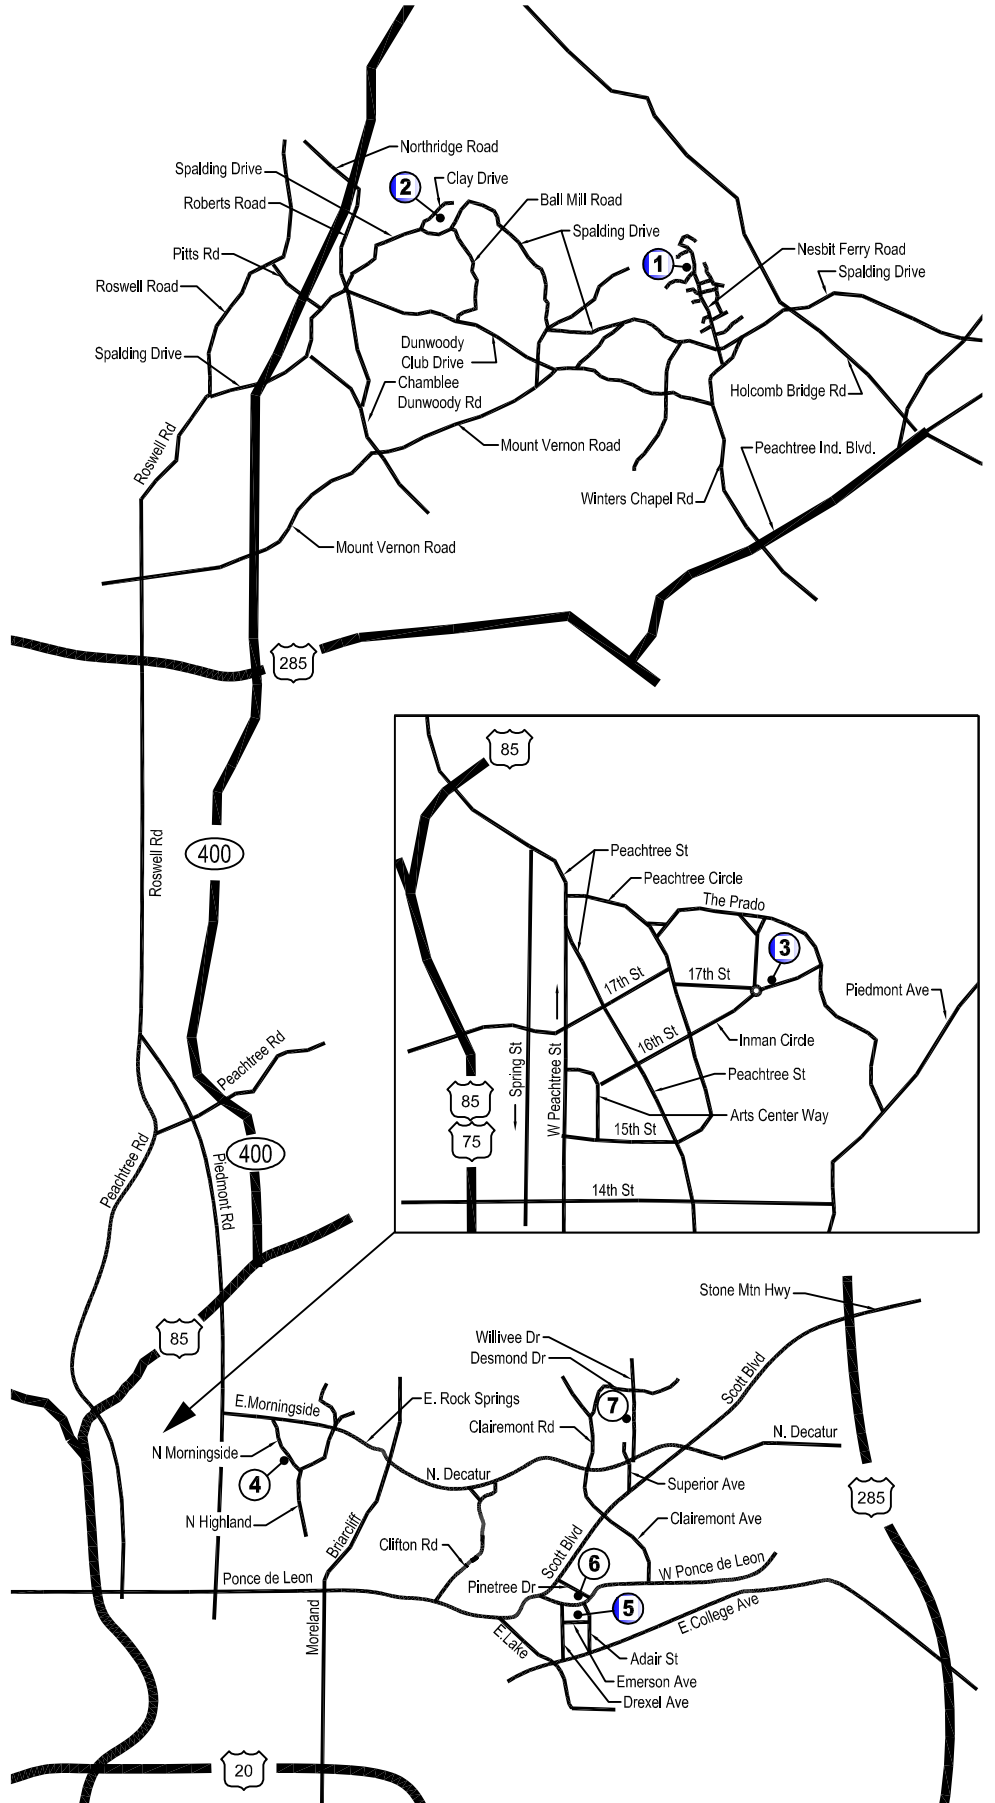

# 2013 GPPA TOUR MAP

- 1 8050 Nesbit Ferry Road
- 2 2105 Clay Drive
- 3 165 17th Street, NE
- 4 1414 North Morningside Drive
- 5 129 Emerson Avenue
- 6 Rose Hill Decatur  
620 Pinetree Drive
- 7 734 Willivee Drive